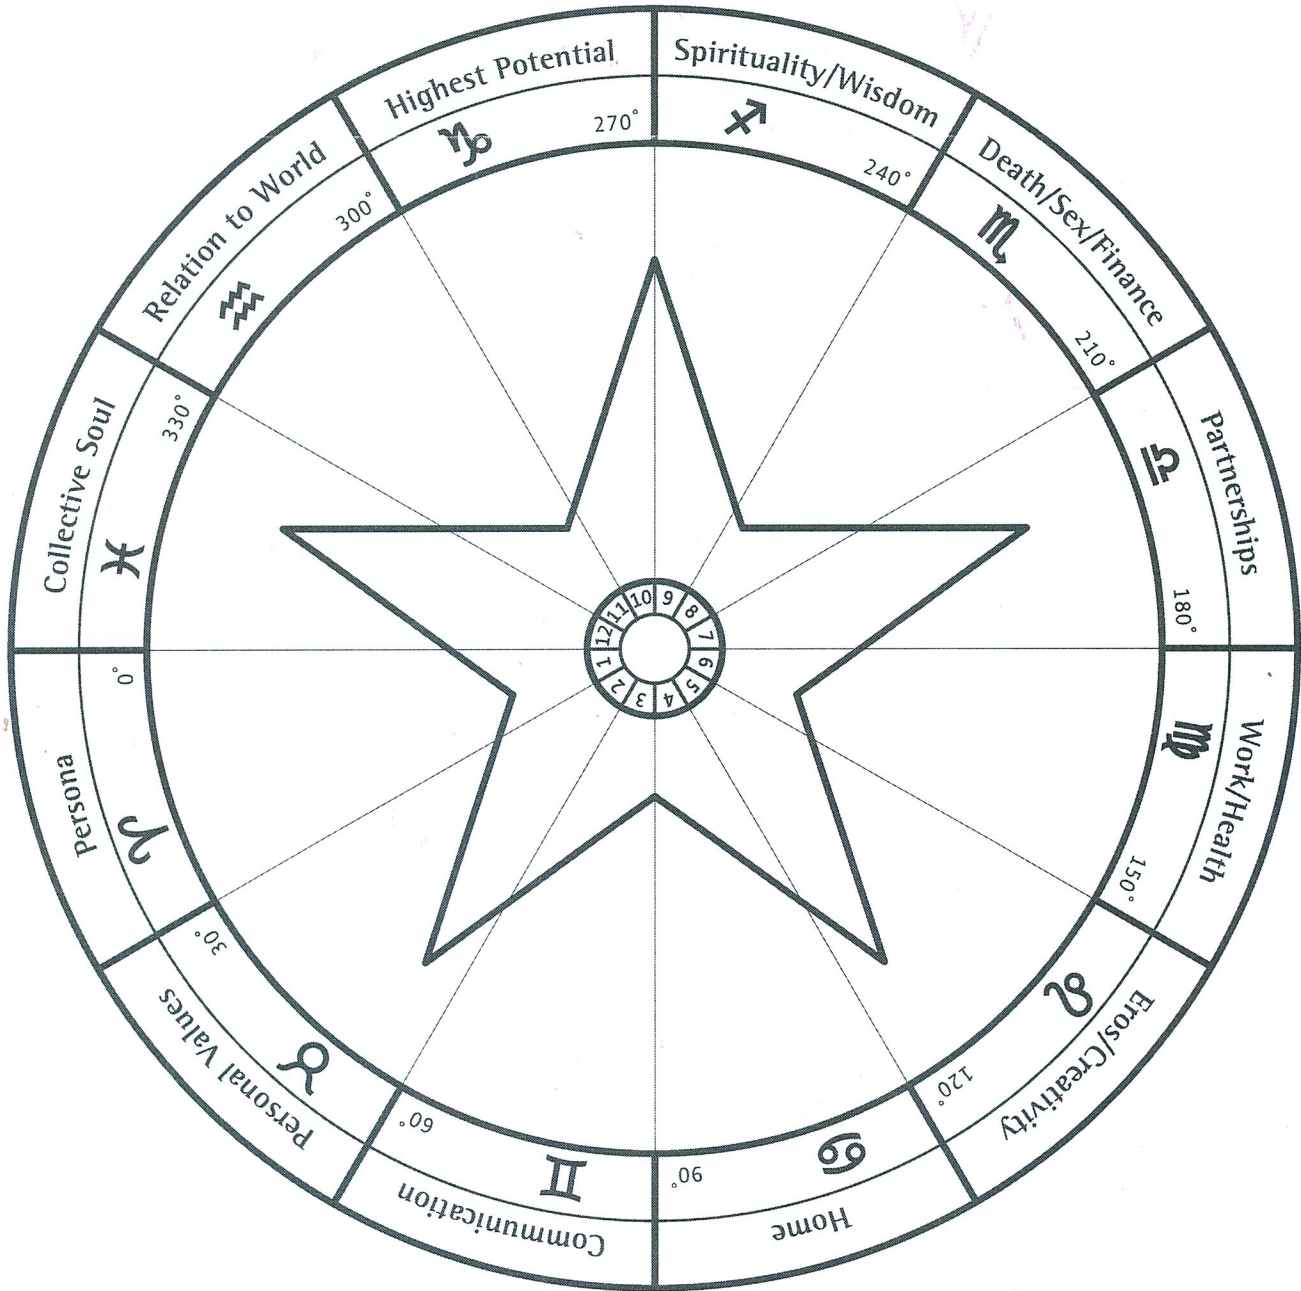

Archetypal Chart Reading

Name: _____

Date: _____

TRIBAL (1-3)

- Living Lessons
- Experiential
- Physical/External
- Unconscious
- Fear Based
- Outer You

INDIVIDUATION (4-7)

- Anguish/Alone
- Dark Night of the Soul
- Inner Journey
- Sub-Conscious
- Inner You

SYMBOLIC (8+)

- Friend/Ally
- Finished Lesson
- Conscious
- Love Base
- Real You